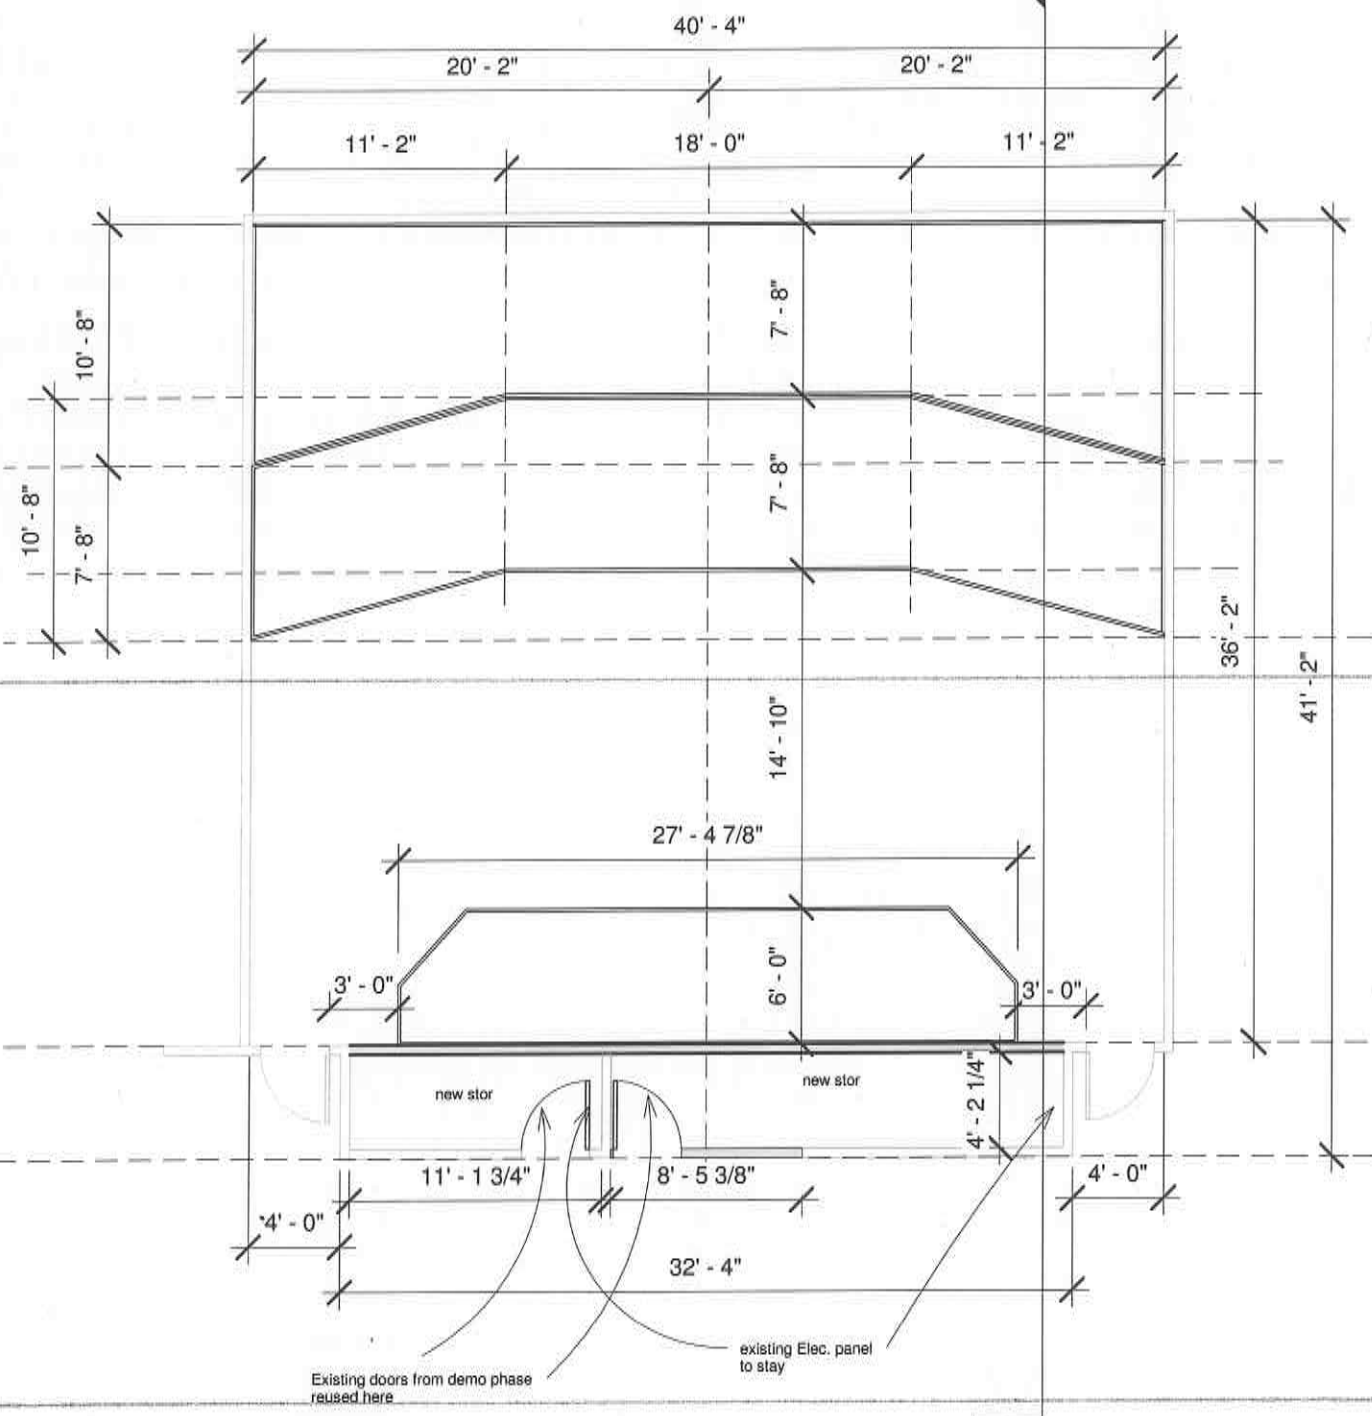

1
A4

1 Finish Floor Plan
1/8" = 1'-0"

Wall Legend
 New Wall

COMPLETED

TSTC - EEC Lec. Room 152 & 153

Finished Plan

A2

Scale As indicated